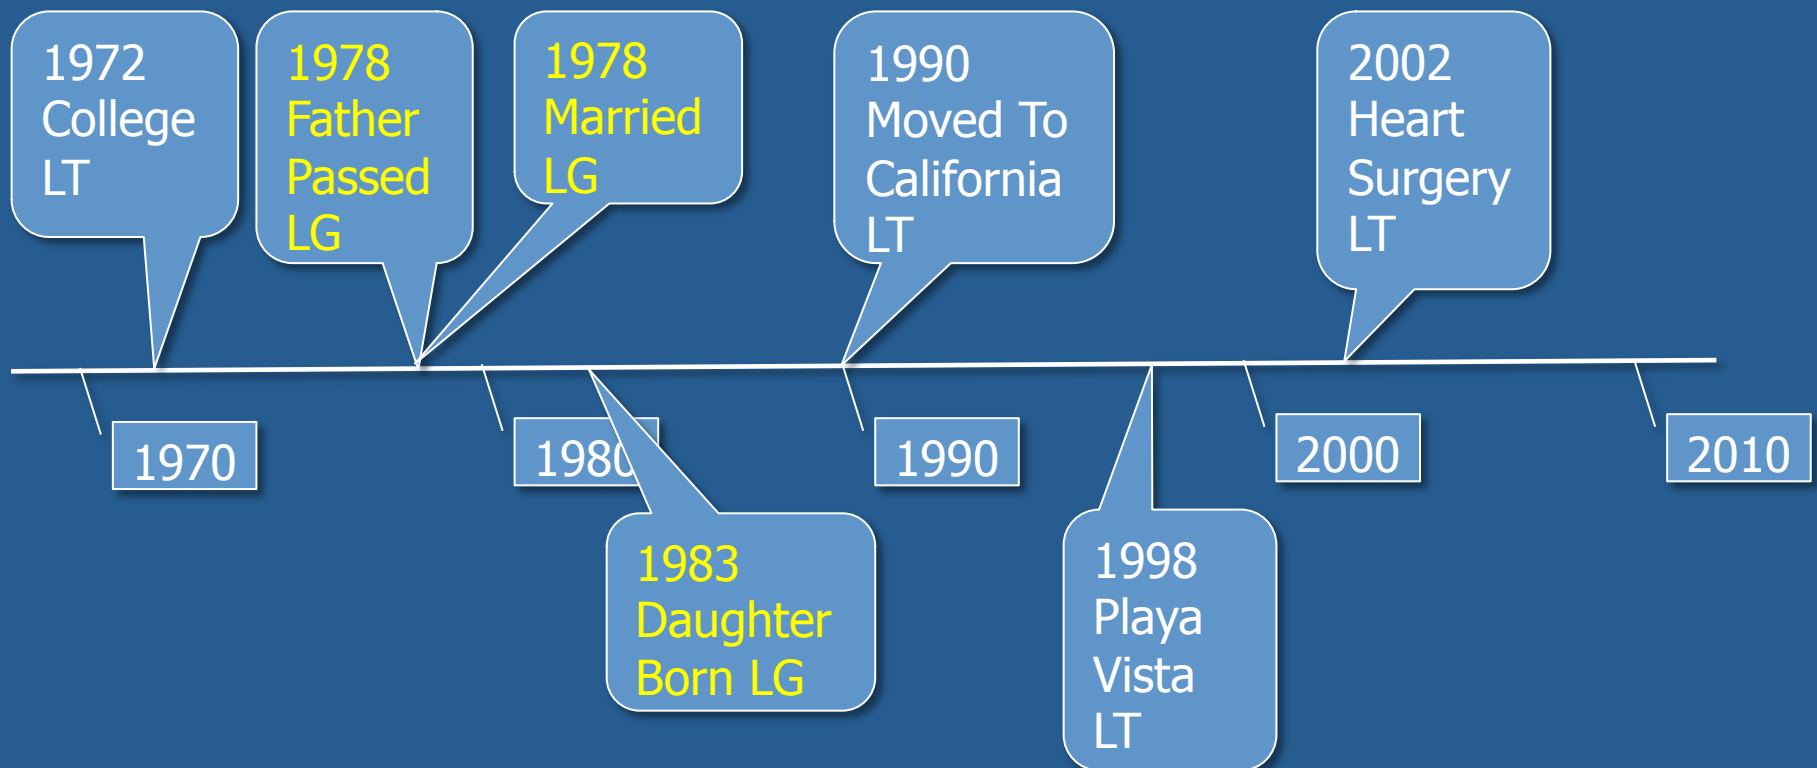

# LIFE TRANSITION/GATE TIMELINE

LT = Life Transition = Same Person

LG = Life Gate = Can't Go Back